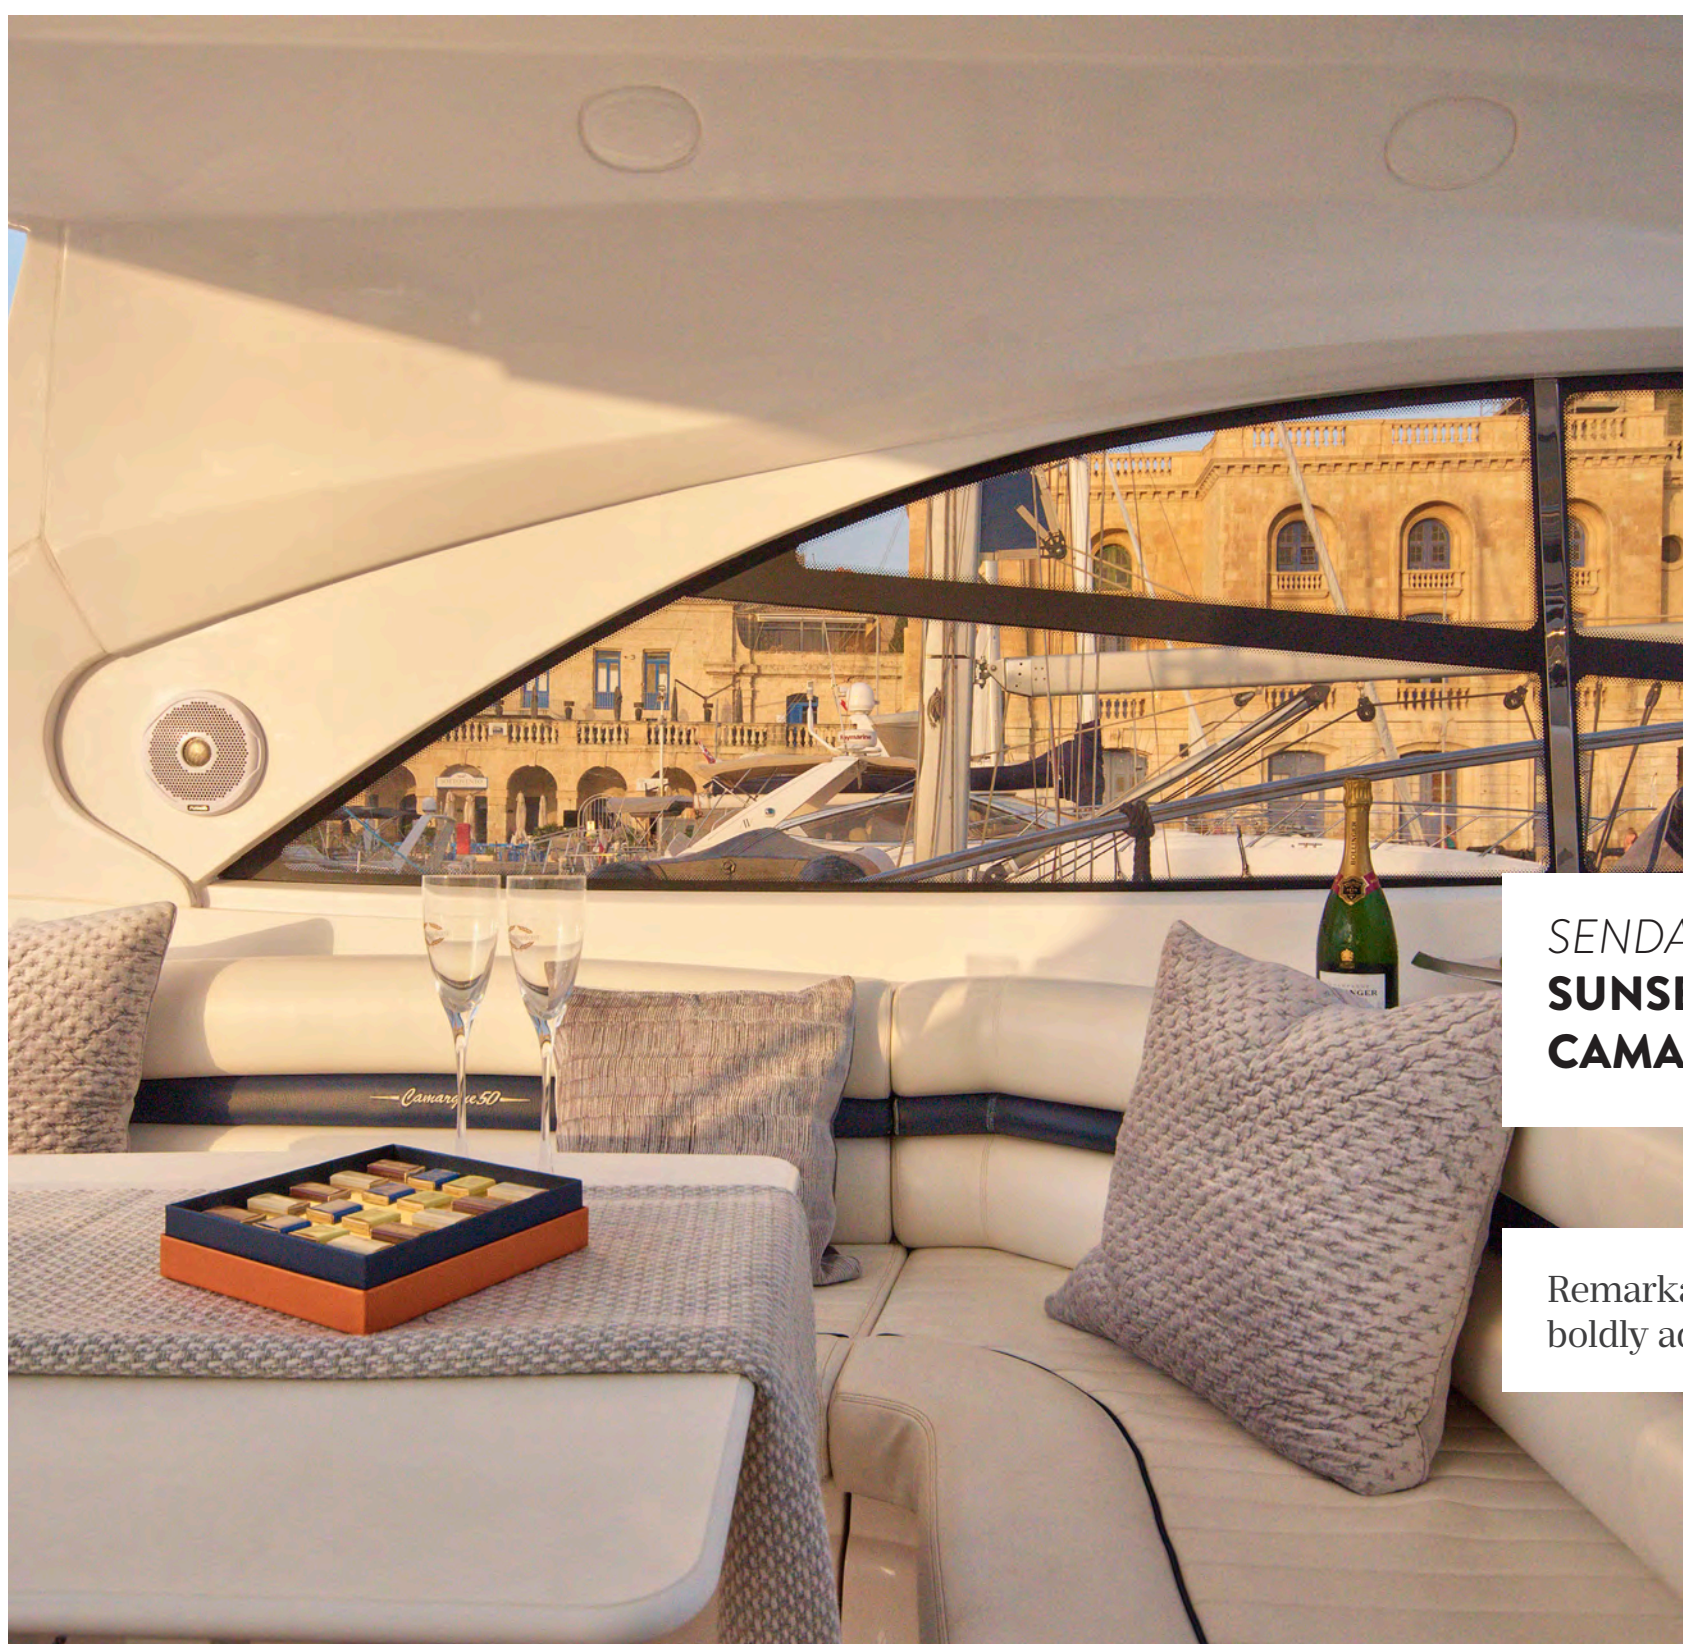

AZURE ULTRA

SENDA DOS
SUNSEEKER
CAMARGUE 50

Remarkably spacious,
boldly adventurous.