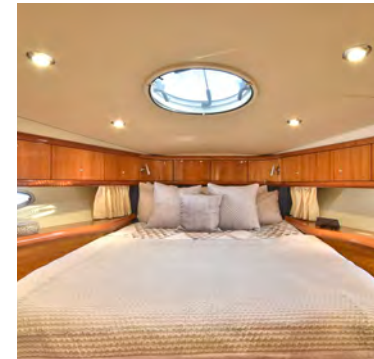

## SENDA DOS **SUNSEEKER CAMARGUE 50** FACT SHEET

*Senda Dos* is a versatile Sunseeker Camargue sports cruiser boasting impressive performance and spacious entertainment areas.

This luxurious motor yacht features a large cockpit with extensive seating capacity and a comfortable sunbather, as well as an elegant open-plan saloon. Accommodation consists of a master double stateroom and twin berth cabin, both complete with en-suite facilities.

### **FEATURES**

BATHING PLATFORM &  
SWIMMING SHOWER  
WETBAR & COCKPIT FRIDGE  
FULL SAFETY & COOKING  
EQUIPMENT  
MASTER DOUBLE STATEROOM  
AIR CONDITIONING